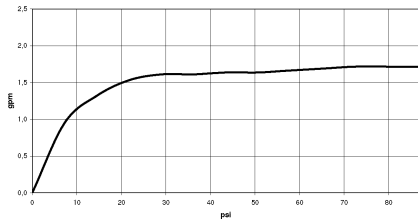

# MADISON Showerpipe with shower thermostat - Brushed Dark Platinum

---

MADISON

ST 050 304 5360

ST 050 304 5360

1:10

**Flow rate chart**

**Codes & Standards**