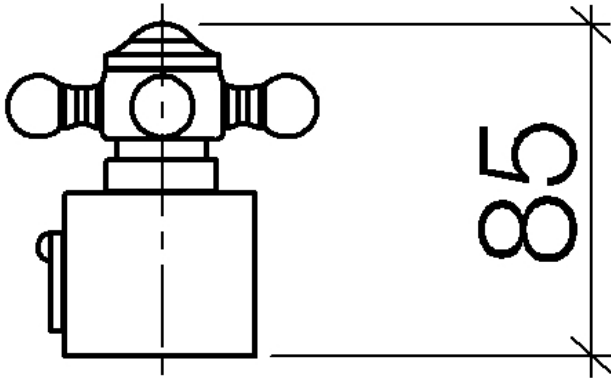

ST 050 304 5360