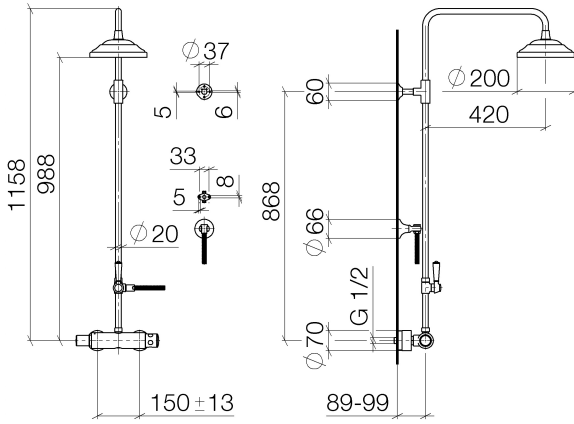

ST 050 304 5360

1:10

Flow rate chart