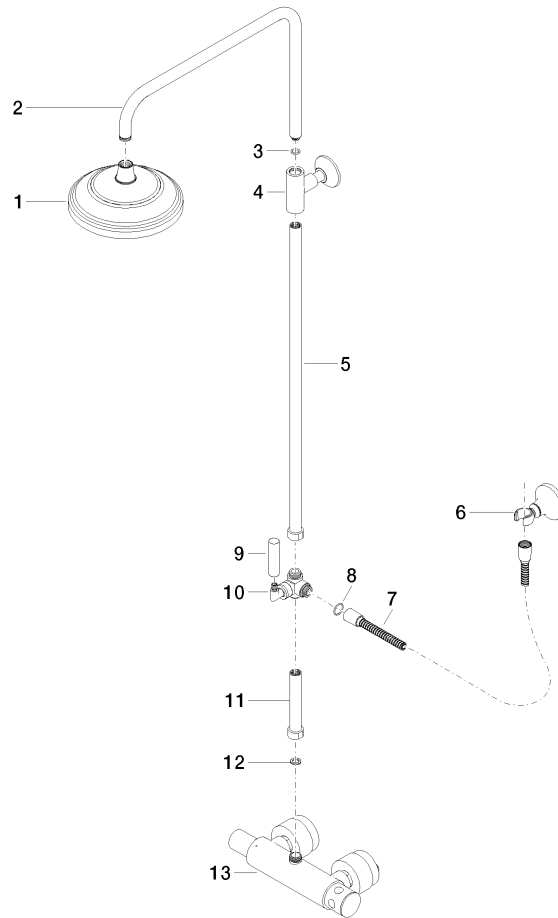

ST 050 304 5360

- shower with fixed riser projection 420mm
- rain shower Ø 200 mm
- rain shower with anti-scale system
- max. rainshower flow 6.8 l/min
- rotary diverter for fixed-riser shower/hand shower
- height of fittings up to rain shower (bottom edge) 985mm
- height of fittings up to top edge of elbow 1160mm
- two-part push-on rosette Ø 65 mm
- rosette for shower holder Ø 65mm
- rosette for wall mounting Ø 60mm
- gauge 150 mm - 13 mm
- metal shower hose 1250mm with integrated anti-twist protection
- 1/2" connection
- Pipe diameter 20 mm

ASME A112.18.1/CSA B125.1	California Energy Commission (CEC)
---------------------------------	--

ST 050 304 5360

**Spare parts list**

No.	Item Number	Name	Quantity used	Delivery time
1	04 12 05 038 30-99	shower	1	30
2	04 28 22 101 20-99	spout	1	30
3	90 14 10 011 00 90	seal	1	2
4	90 17 11 037 01-99	holder	1	30
5	90 28 22 104 00-99	pipe	1	30
6	90 17 09 045 01-99	diverter	1	30
7	09 30 30 064-99	screw	1	30
8	09 18 20 011-99	base	1	30
9	09 28 22 013 90	pipe	1	2
10	11 170 370-99	MADISON Lever insert - Brushed Dark Platinum	1	30
11	09 30 30 062-99	screw	1	30
12	09 14 10 122 90	seal	1	2
13	28 104 970-99	Metal shower hose 1/2" x 1/2" x 1250 mm - Brushed Dark Platinum	1	2
14	28 050 410-99	holder	1	60
15	90 28 22 103 00-99	pipe	1	30
16	90 14 20 002 00 90	seal	1	2
17	04 17 01 044 01-99	fitting	1	30