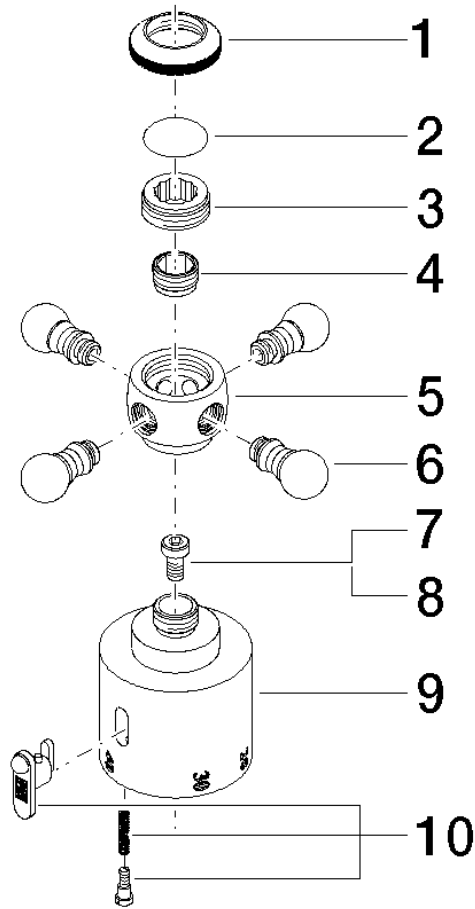

ST 050 304 5360

Parts for other finishes can be found here: [Chrome](#)

Spare parts list

No.	Item Number	Name	Quantity used	Delivery time
1	09 20 36 005-99	handle	1	30
2	09 26 01 016 90	accessories	1	2
3	09 20 83 006 90	handle	1	2
4	09 24 03 119 90	nipple	1	2
5	09 20 36 060-99	handle	1	30
6	09 20 36 004-99	handle	4	30
7	90 30 30 027 00 90	screw	1	2
8	09 30 33 004 90	screw	1	2
9	09 17 33 003-99	handle	1	30
10	90 21 33 020 00 90	handle	1	2